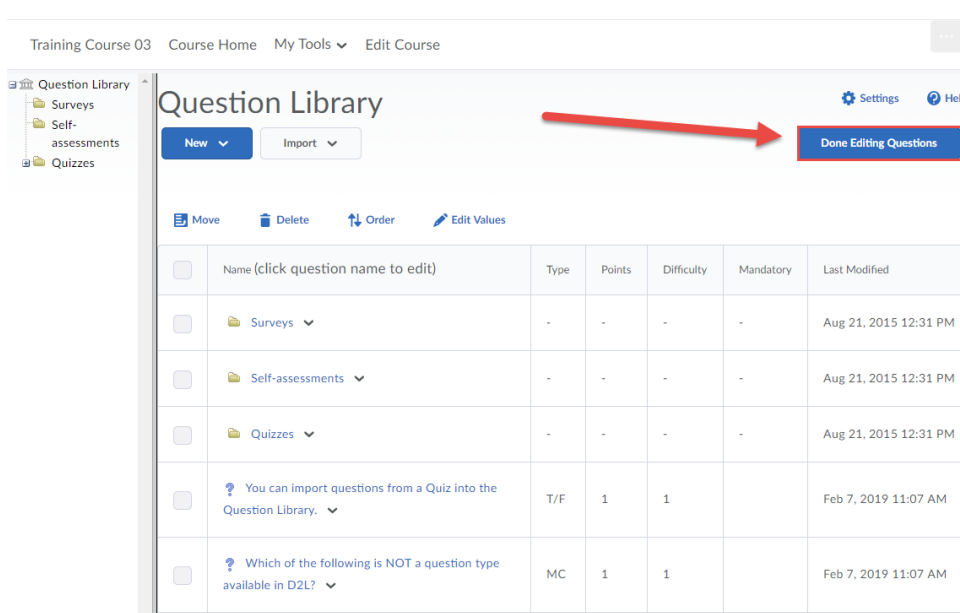

Things to Remember

We recommend creating all your questions in the **Question Library** from the beginning so that you are ready to create a **Question Pool** in a quiz at any time!

This content is licensed under a [Creative Commons Attribution 4.0 International License](https://creativecommons.org/licenses/by/4.0/). Icons by the [Noun Project](https://nounproject.com/).