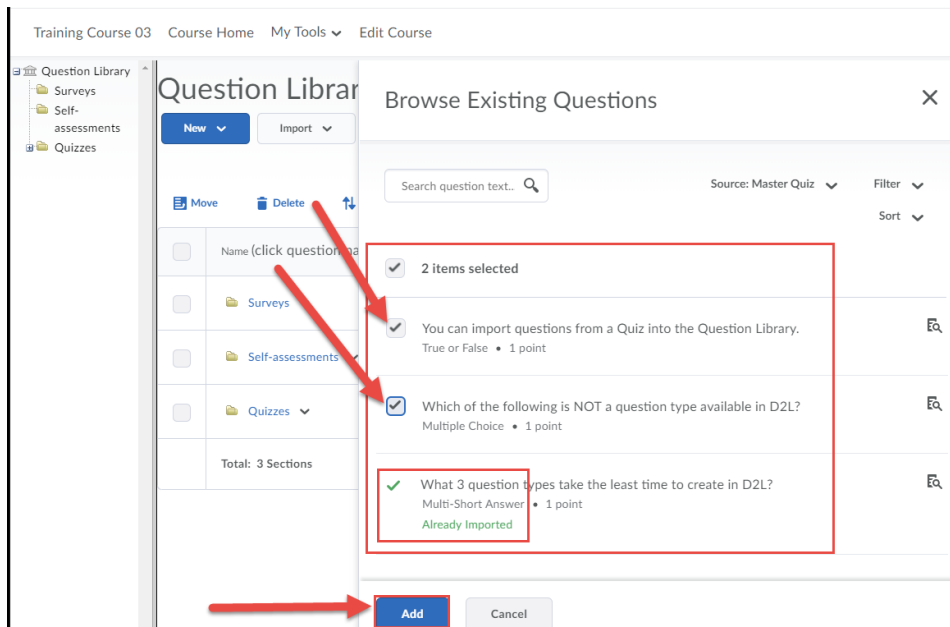

1. Click the arrow to the left of the Quiz title select box to see all the questions. Green checks indicate that questions have already been imported to the Question Library. You can select any questions that need to be imported, and then click **Add**.

1. Click **Done Editing Questions** to return to the main Quizzes area.