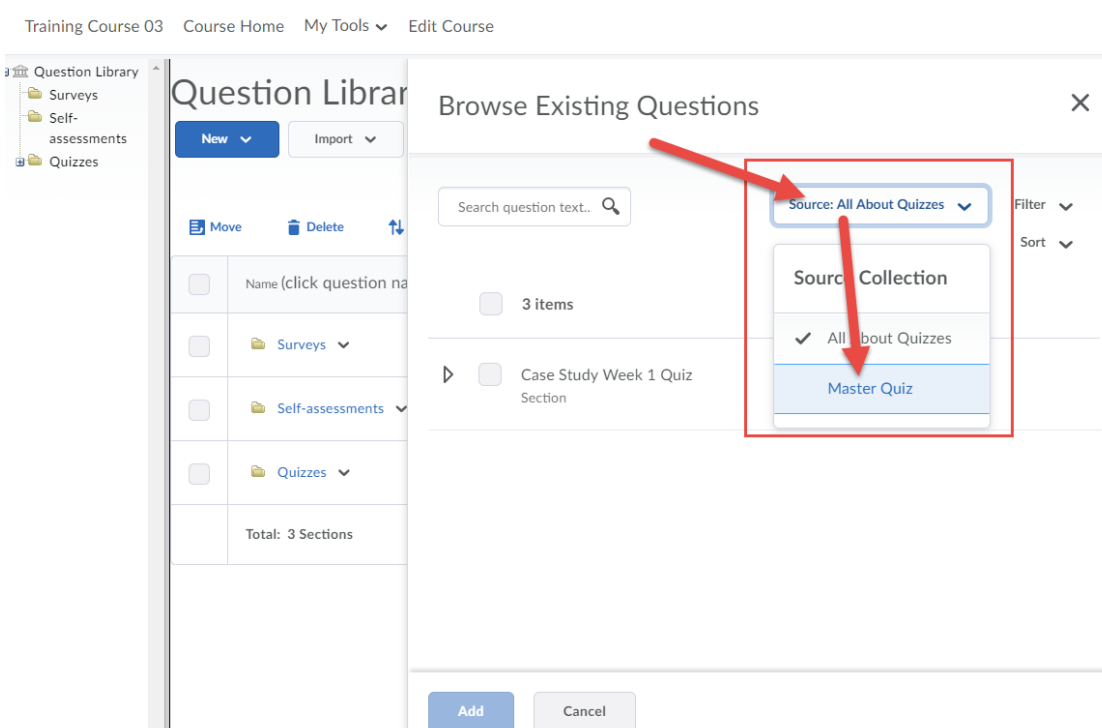

4. In the side panel that opens on the right, click the **Source** drop-down, and select the Quiz you wish to import questions from.