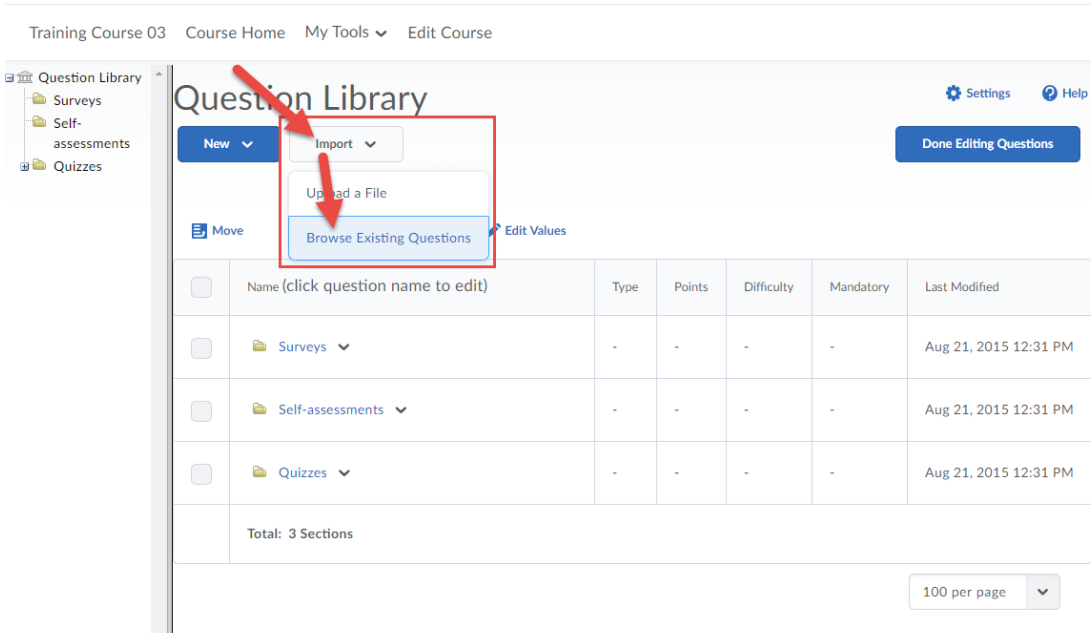

3. Make sure you are in the folder you want to import questions into, then click **Import** and select **Browse Existing Questions**.